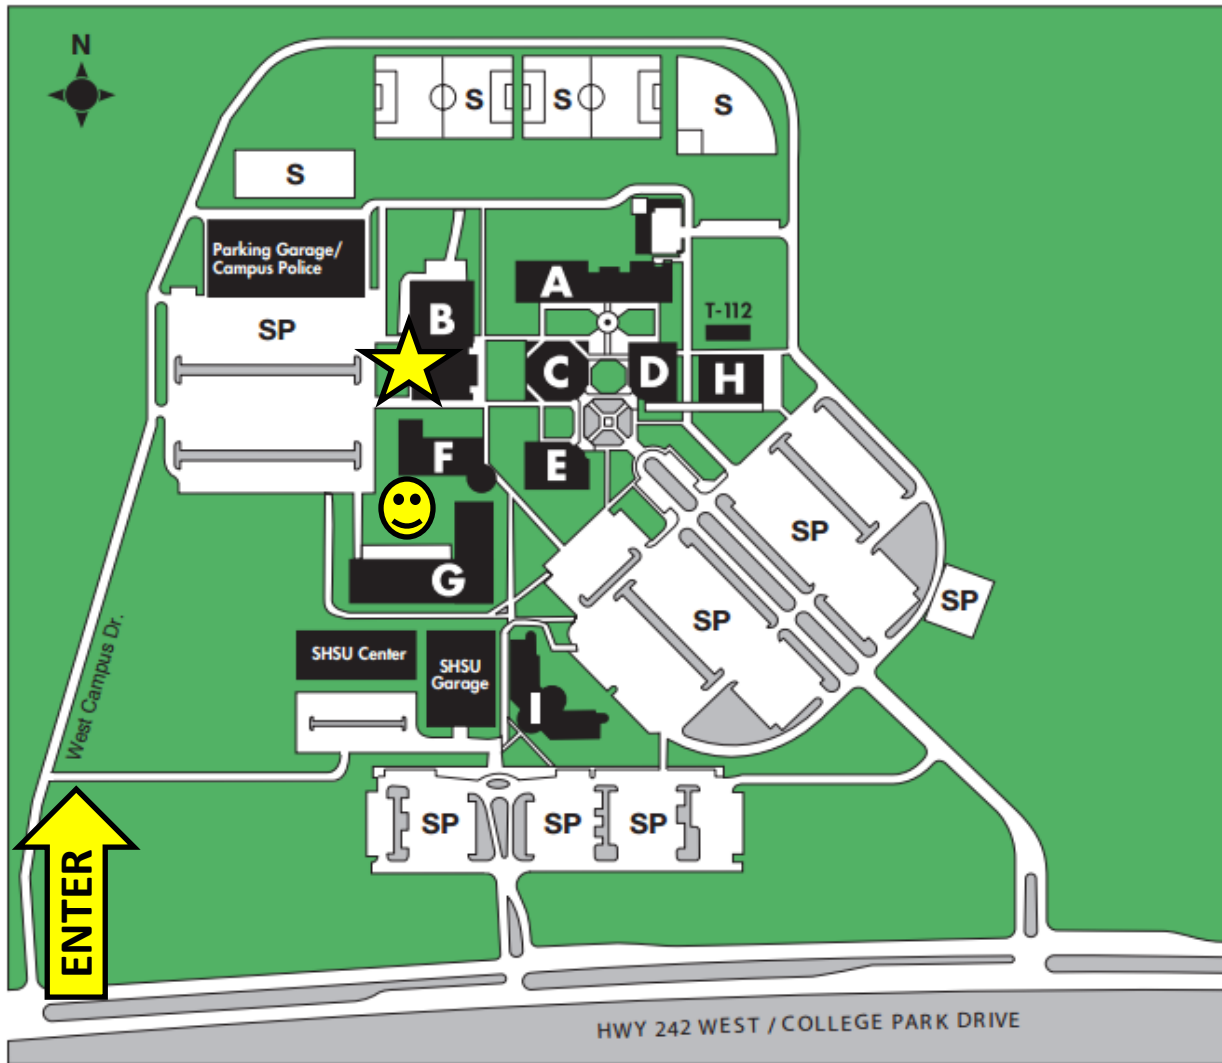

LONE STAR COLLEGE-MONTGOMERY

Enter on West Campus Drive
Park in Parking Garage or Lot via
West Campus Drive.

Building B - Atrium

- REGISTRATION – CHECK IN
- Each family must report to Registration to turn in eligibility forms and pick up name tags BEFORE reporting to any contests.

Maverick Square

Between Bldg. F and G – Outside space for fun activities and county tents.

Campus Address:
3200 College Park Drive
Conroe, TX 77384

I-45 NORTH

A: Commons Building
B: Health Science Center
C: Student Services Center
D: Performing Arts Center

E: Administration Building
F: Library Building
G: General Academic Building
H: Music Hall

I: LSC-University Center at Montgarr
S: Sports Fields/Courts
T-112: Temporary Building
SP: Student Parking

Greetings from Big Time in D-9

Southeast District 9 4-H Roundup